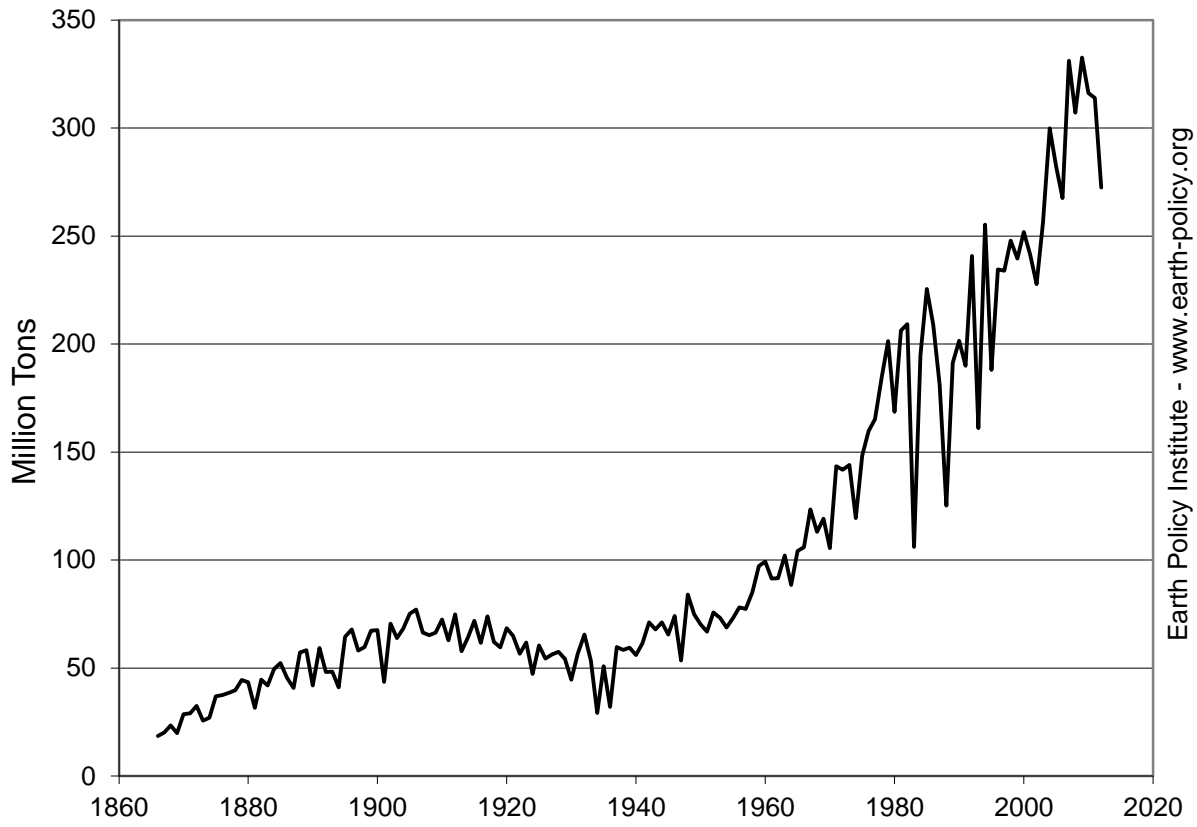

1939	59	32	1.88
1940	56	31	1.81
1941	61	31	1.96
1942	71	32	2.22
1943	68	33	2.04
1944	71	34	2.07
1945	65	32	2.08
1946	74	32	2.33
1947	54	30	1.79
1948	84	31	2.70
1949	75	31	2.40
1950	70	29	2.40
1951	67	29	2.32
1952	76	29	2.62
1953	73	29	2.56
1954	69	28	2.48
1955	73	28	2.63
1956	78	26	2.98
1957	77	26	3.03
1958	85	26	3.31
1959	97	29	3.33
1960	99	29	3.43
1961	91	23	3.92
1962	92	23	4.06
1963	102	24	4.26
1964	89	22	3.95
1965	104	22	4.65
1966	106	23	4.59
1967	123	25	5.03
1968	113	23	4.99
1969	119	22	5.39
1970	105	23	4.54
1971	143	26	5.53
1972	142	23	6.09
1973	144	25	5.73
1974	119	26	4.51
1975	148	27	5.42
1976	160	29	5.52
1977	165	29	5.70
1978	185	29	6.34
1979	201	29	6.87
1980	169	30	5.71
1981	206	30	6.84
1982	209	29	7.11
1983	106	21	5.09
1984	195	29	6.70
1985	225	30	7.41
1986	209	28	7.49
1987	181	24	7.52
1988	125	24	5.31
1989	191	26	7.30
1990	202	27	7.44
1991	190	28	6.82
1992	241	29	8.25
1993	161	25	6.32
1994	255	29	8.70
1995	188	26	7.12
1996	235	29	7.98
1997	234	29	7.95
1998	248	29	8.44
1999	240	29	8.40
2000	252	29	8.59
2001	241	28	8.67
2002	228	28	8.12
2003	256	29	8.92
2004	300	30	10.06
2005	282	30	9.29
2006	268	29	9.36
2007	331	35	9.46
2008	307	32	9.66
2009	333	32	10.34
2010	316	33	9.59
2011	314	34	9.24
2012	272	35	7.74

Source: Compiled by Earth Policy Institute with 1866 to 1959 data from U.S. Department of Agriculture (USDA), *Feedgrains Database*, electronic database at www.ers.usda.gov/data-products/feed-grains-database.aspx, updated 5 July 2012, and 1960 to 2012 data from USDA, *Production, Supply, & Distribution*, electronic database, at www.fas.usda.gov/psdonline, updated 12 September 2012.

This is part of a supporting dataset for Lester R. Brown, **Full Planet, Empty Plates: The New Geopolitics of Food Scarcity** (New York: W.W. Norton & Company, 2012). For more information, see Earth Policy Institute on-line at www.earth-policy.org.

Corn Production in the United States, 1866-2012

Source: USDA

Earth Policy Institute - www.earth-policy.org