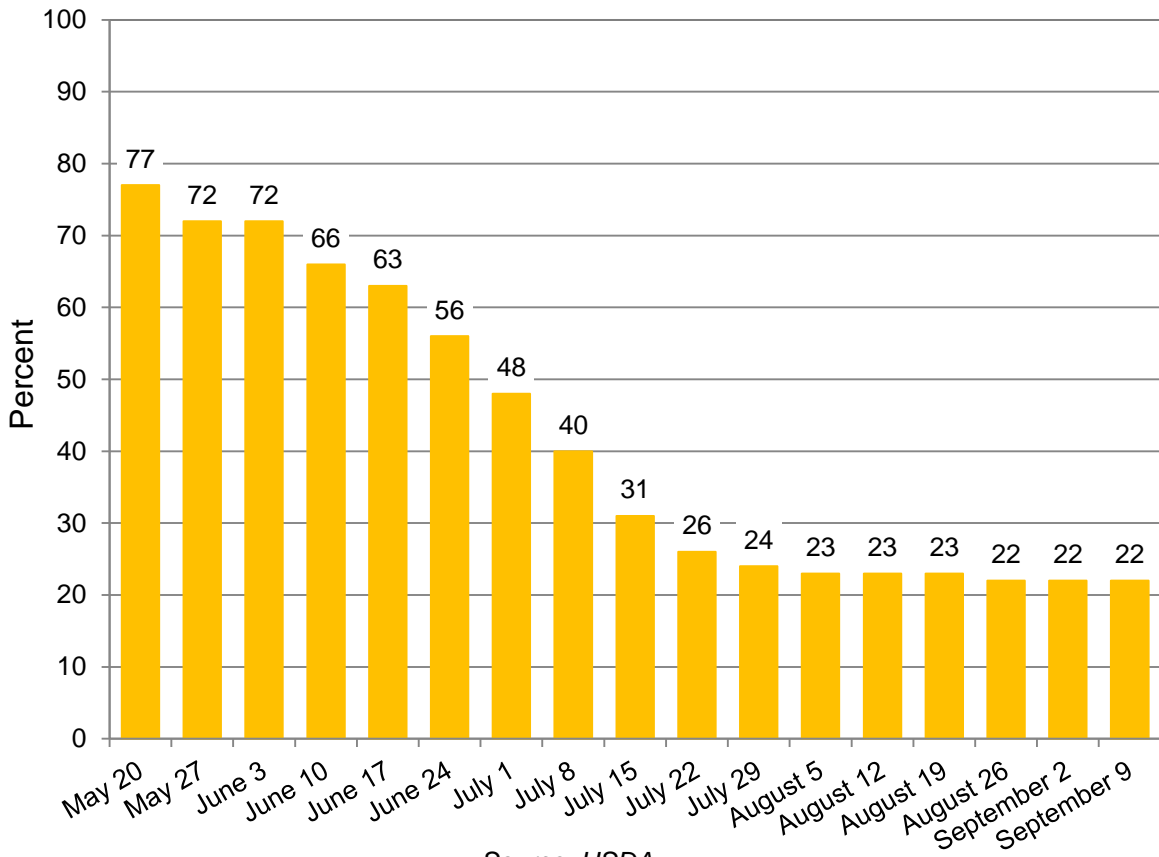

Corn Production in the United States, 1866-2012

Source: USDA

Earth Policy Institute - www.earth-policy.org

Corn Area in the United States, 1866-2012

Source: USDA

Corn Yields in the United States, 1866-2012

Source: USDA

Earth Policy Institute - www.earth-policy.org

Share of U.S. Corn Crop Rated Good to Excellent by Week, 2012

Week Ending	Share Rated Good to Excellent Percent
May 20	77
May 27	72
June 3	72
June 10	66
June 17	63
June 24	56
July 1	48
July 8	40
July 15	31
July 22	26
July 29	24
August 5	23
August 12	23
August 19	23
August 26	22
September 2	22
September 9	22

Source: Compiled by Earth Policy Institute from U.S. Department of Agriculture, National Agricultural Statistics Service, *Crop Progress* (Washington, DC: various dates).

This is part of a supporting dataset for Lester R. Brown, **Full Planet, Empty Plates: The New Geopolitics of Food Scarcity** (New York: W.W. Norton & Company, 2012). For more information, see Earth Policy Institute on-line at www.earth-policy.org.

Share of U.S. Corn Crop Rated Good to Excellent by Week, 2012

Source: USDA

Corn Futures Prices, 1 January 2007 – 12 September 2012

<u>Day</u>	<u>Corn Price</u> Cents per Bushel
01-Jan-07	n.a.
02-Jan-07	n.a.
03-Jan-07	371
04-Jan-07	362
05-Jan-07	369
06-Jan-07	369
07-Jan-07	369
08-Jan-07	363
09-Jan-07	355
10-Jan-07	360
11-Jan-07	377
12-Jan-07	397
13-Jan-07	397
14-Jan-07	397
15-Jan-07	397
16-Jan-07	403
17-Jan-07	408
18-Jan-07	412
19-Jan-07	407
20-Jan-07	407
21-Jan-07	407
22-Jan-07	404
23-Jan-07	409
24-Jan-07	401
25-Jan-07	407
26-Jan-07	406
27-Jan-07	406
28-Jan-07	406
29-Jan-07	400
30-Jan-07	405
31-Jan-07	404
01-Feb-07	398
02-Feb-07	402
03-Feb-07	402
04-Feb-07	402
05-Feb-07	402
06-Feb-07	397
07-Feb-07	392
08-Feb-07	400
09-Feb-07	406
10-Feb-07	406
11-Feb-07	406
12-Feb-07	405
13-Feb-07	411
14-Feb-07	421
15-Feb-07	420
16-Feb-07	430
17-Feb-07	430
18-Feb-07	430
19-Feb-07	430
20-Feb-07	428
21-Feb-07	439
22-Feb-07	448
23-Feb-07	443
24-Feb-07	443
25-Feb-07	443
26-Feb-07	439
27-Feb-07	424