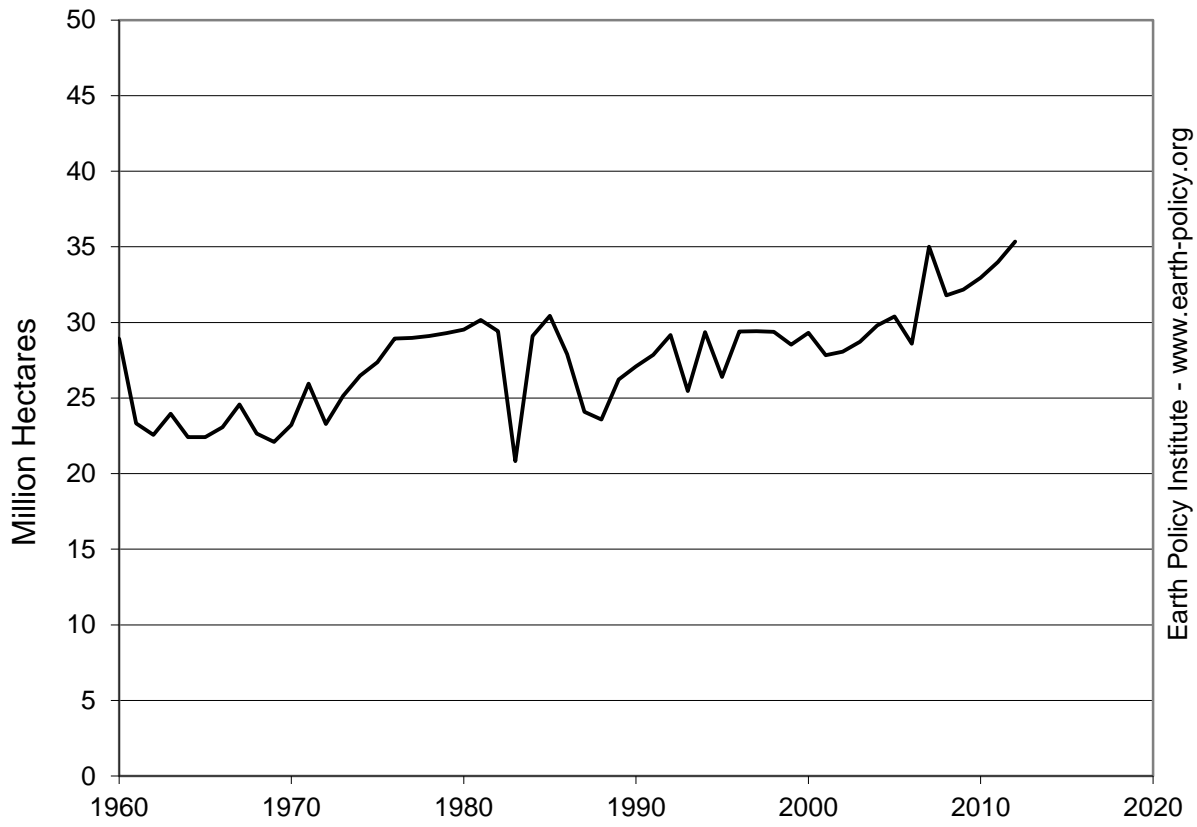

Corn Area in the United States, 1866-2012

Source: USDA